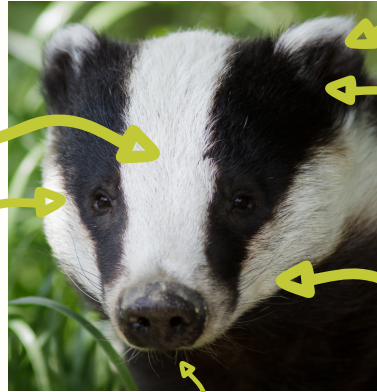

School of Professor Brock

Level

Entry

What does a badger look like?

A main white stripe called a BLAZE to show up in the dark

Small eyes = poor vision

Black & white striped face

White ear tips

Smallish ears = poor hearing

Strong jaw for biting and sharp teeth for grabbing supper

A body covered in long coarse hairs and short downy fur for warmth

Long nose = brilliant sense of smell

700 times better than yours!

Short bushy tail

Short muscular front legs!

Ideal for digging!

5 non-retractable claws on its front paws

Badgers can gallop at 25-35 kmh

Nose to tail = up to 1 metre long

Weight
7-12 KG